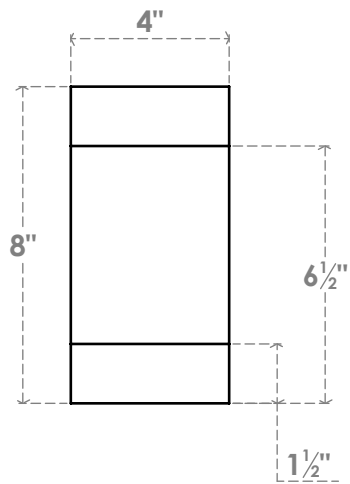

RFTP04X08X30NEW

4"W X 8"H X 30"L NEWPORT ARCHITECTURAL GRADE PVC RAFTER TAIL

SIDE PROFILE

FRONT PROFILE

ISOMETRIC

EKENA MILLWORK
 2300 WEST MAIN ST.
 CLARKSVILLE, TX 75426
 TOLL FREE: 866-607-0453
 WWW.EKENAMILLWORK.COM

NOTES

1. INSTALLATION TO BE COMPLETED IN ACCORDANCE WITH MANUFACTURER'S SPECIFICATIONS.
2. DRAWING MAY NOT BE TO SCALE
3. THIS DRAWING IS INTENDED FOR DESIGN AND PLANNING PURPOSES ONLY.
4. ALL INFORMATION CONTAINED HEREIN WAS CURRENT AT THE TIME OF DEVELOPMENT BUT MUST BE REVIEWED AND APPROVED BY THE PRODUCT MANUFACTURER TO BE CONSIDERED ACCURATE.
5. ARCHITECTURAL GRADE PVC PRODUCTS ARE MADE FROM EXPANDED CELLULAR PVC AND COME NATURALLY WHITE BUT MAY BE PAINTED