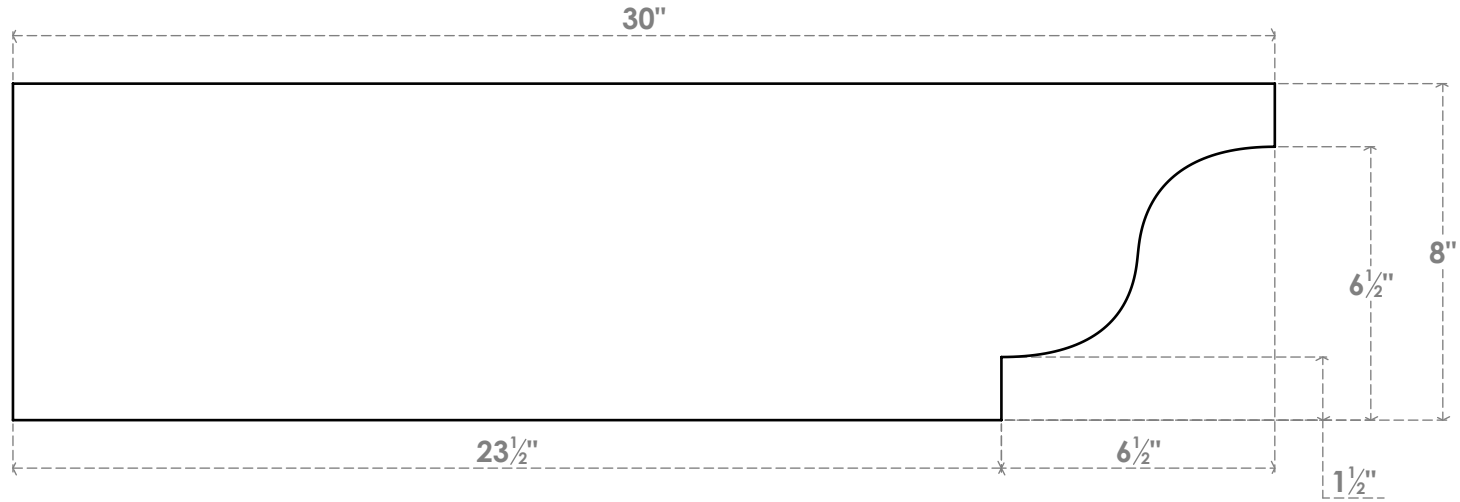

RFTP04X08X30NEW

4"W X 8"H X 30"L NEWPORT ARCHITECTURAL GRADE PVC RAFTER TAIL

SIDE PROFILE

FRONT PROFILE

ISOMETRIC

EKENA MILLWORK
 2300 WEST MAIN ST.
 CLARKSVILLE, TX 75426
 TOLL FREE: 866-607-0453
 WWW.EKENAMILLWORK.COM